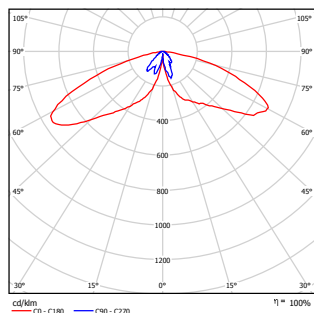

LED Modern Art I

This luminaire is used where features shall be emphasized. With its modern, but also timeless design this luminaire fits into existing landscape garden configurations.

Equipped with proven single-chip technology with **nominal 90 lm/W** at 6000 K these luminaires provide pleasant light in many fields of application.

- Enclosure: cast aluminium powder coated (black RAL 9017)
- Illuminant cover: glass
- Recommended pole height: 3.5 m – 6.0 m
- Single-chip-LED
- Light distribution: symmetrical
- Colour temperature: 6000 K
- Life time LED: 50,000 h – L70, B10
- Degree of protection IP 65

Model description and performance variants					
Model	Description	Performance	Weight Luminaire head	Wind load	Effective lumen output (at 6000 K)
1000314	Modern Art I	55W	13.5 kg	0.15 m ²	3348

Subject to technical modifications